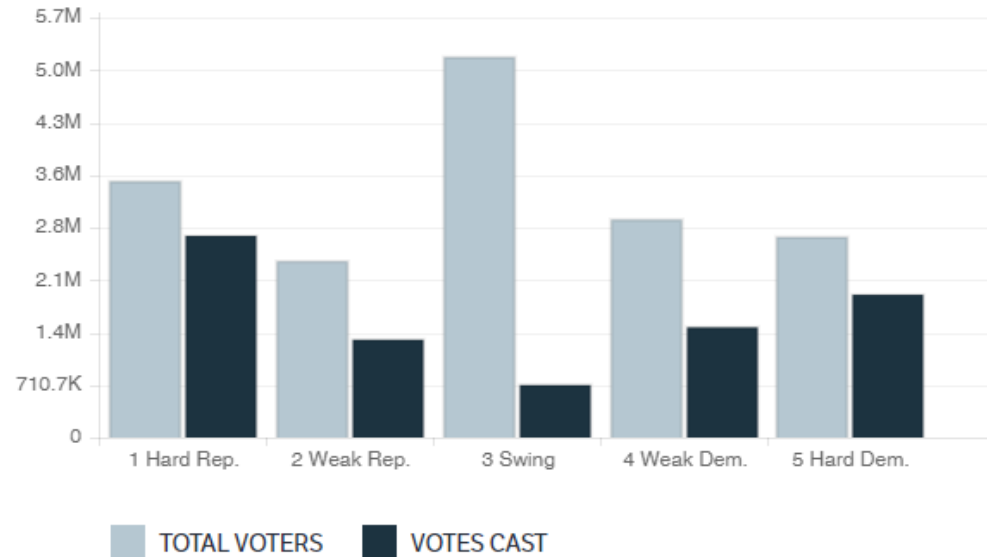

2020 Texas Turnout By RNC Calc Party