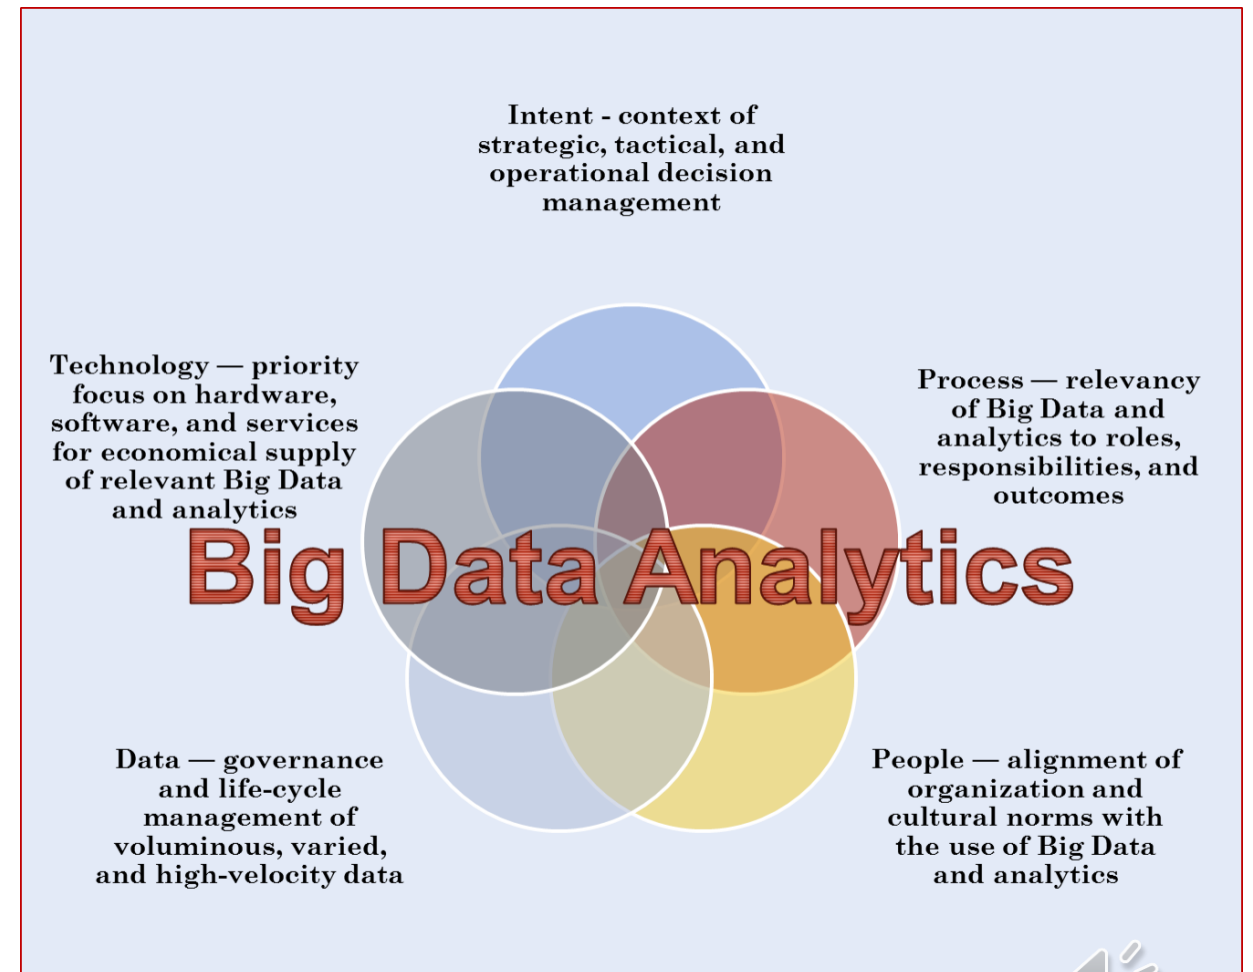

Fair Use Act Disclaimer: This image for educational purposes only.

GOP Data
How we keep
track of the
people in our
precincts.

GOP Data: What is it?

GOP Data is a database of voter information. The data is collected and analyzed by the Texas State GOP.

All Successful Projects Start with
5 Immutable Principles

1. What Does *DONE* Look Like?
2. How Do We Get There?
3. Do We Have Enough Time, Resources, And Money To Get There?
4. What Impediments Will We Encounter Along The Way?
5. How Do We Know We Are Making Progress?

What does the data include ?

- Voter Info:
 - Name
 - Date of Birth
 - Address
 - Phone Number
 - Email addresses
- And much, much more

Fair Use Act Disclaimer: This image for educational purposes only.