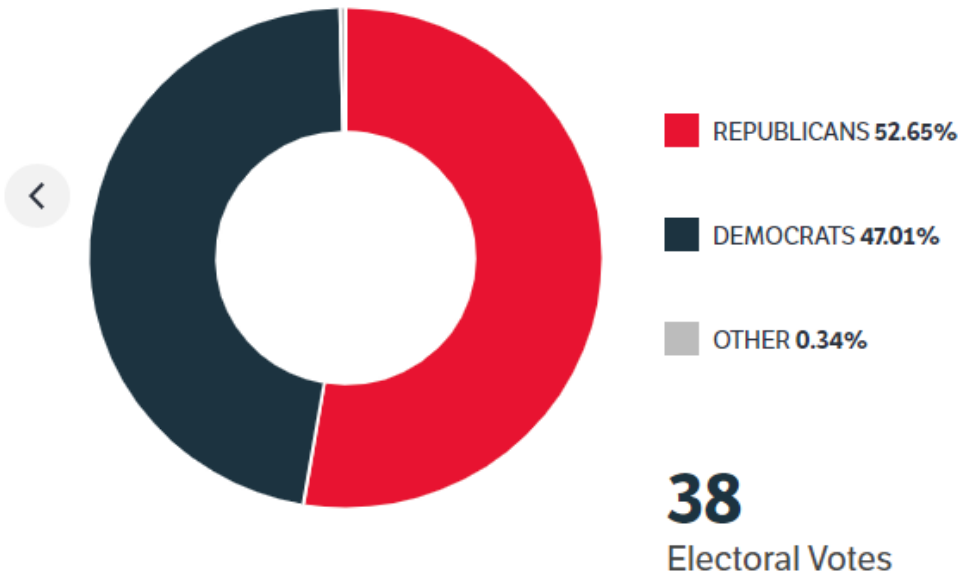

You can make lists here.

Welcome to your Data Center

Texas Popular Votes in 2020