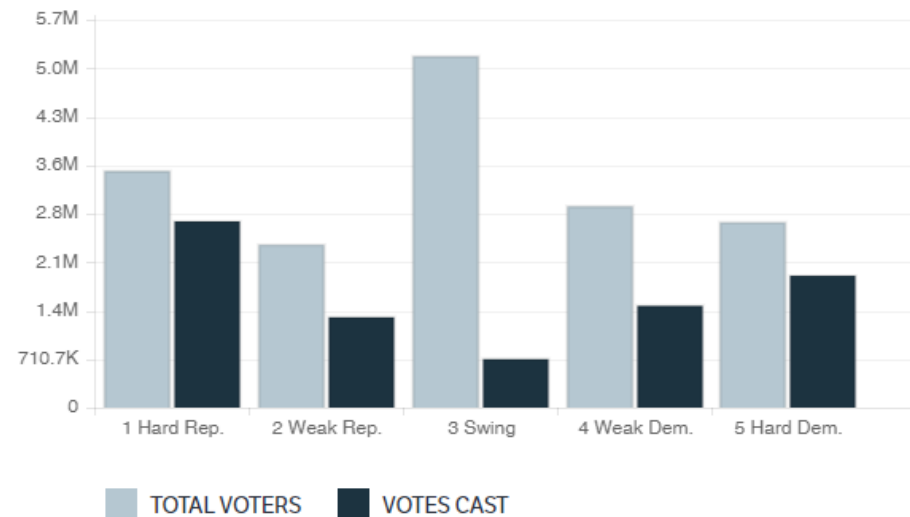

Here is what it will look like when you log on.

Welcome to your Data Center

Texas Popular Votes in 2020

2020 Texas Turnout By RNC Calc Party

TOOLS > FIND A VOTER

My Voters

You can find yourself and voters here